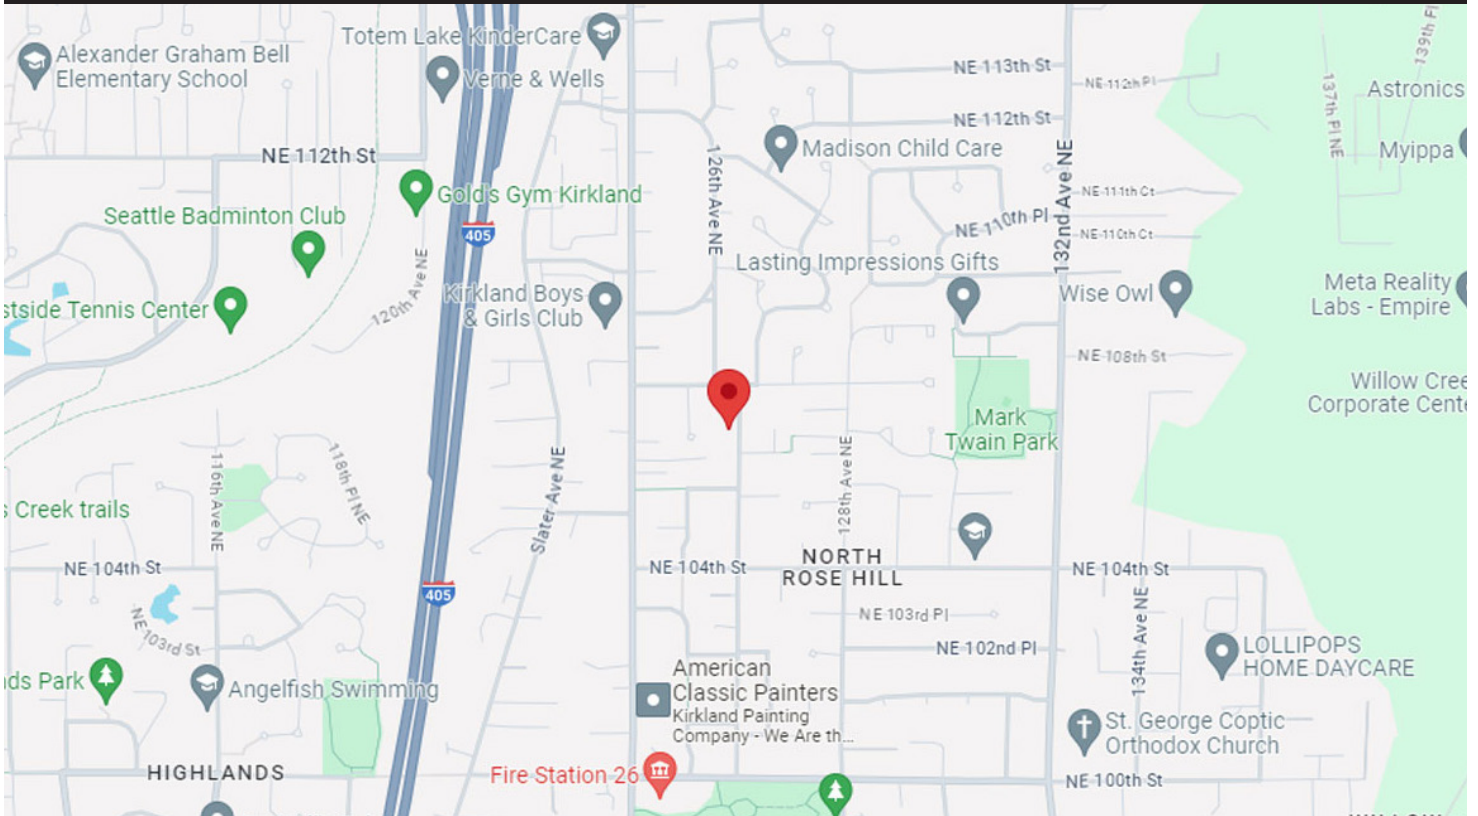

# WOODLANDS

— ENCLAVE —

## DIRECTIONS TO WOODLANDS ENCLAVE

From 405 (Kirkland & Bellevue)

- Take exit 20A for NE 116th St toward Kirkland.
- Keep right, follow signs until 124th Ave NE, then turn right onto 124th Ave NE
- Turn left onto NE 107th PL
- Turn right onto 126th Ave NE
- Home will be on your right