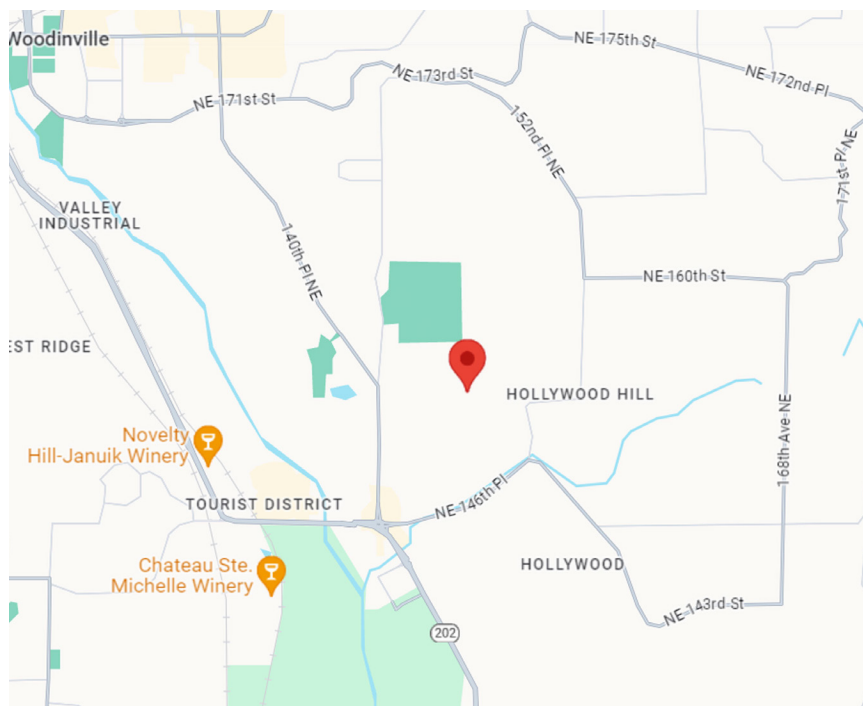

THE VINTAGE

ON HOLLYWOOD HILL

Directions to The Vintage

From I - 405

- Take exit 20B for NE 124th St. Turn right onto NE 124th St until you reach WA-202 W/Redmond - Woodinville Rd NE and turn Left.
- Continue Straight through the first traffic circle. At the Turn Right at the second traffic circle onto NE 145th St/NE 146th Pl.
- Turn Left under the Pipeline at 155th Ave NE.
- Sharp Left on 153rd Ave NE.
- For the Model Home - Continue straight on 153rd through the Vintage Community until it ends at 152nd Ave NE. Turn Right.

From Redmond Town Center

- Head North on 164th Ave NE and continue straight through traffic circle. Continue onto WA-202 W/ Redmond - Woodinville Rd NE.
- Continue Straight through the first traffic circle. At the Turn Right at the second traffic circle onto NE 145th St/NE 146th Pl.
- Turn Left under the Pipeline at 155th Ave NE.
- Sharp Left on 153rd Ave NE.
- For the Model Home - Continue straight on 153rd through the Vintage Community until it ends at 152nd Ave NE. Turn Right.