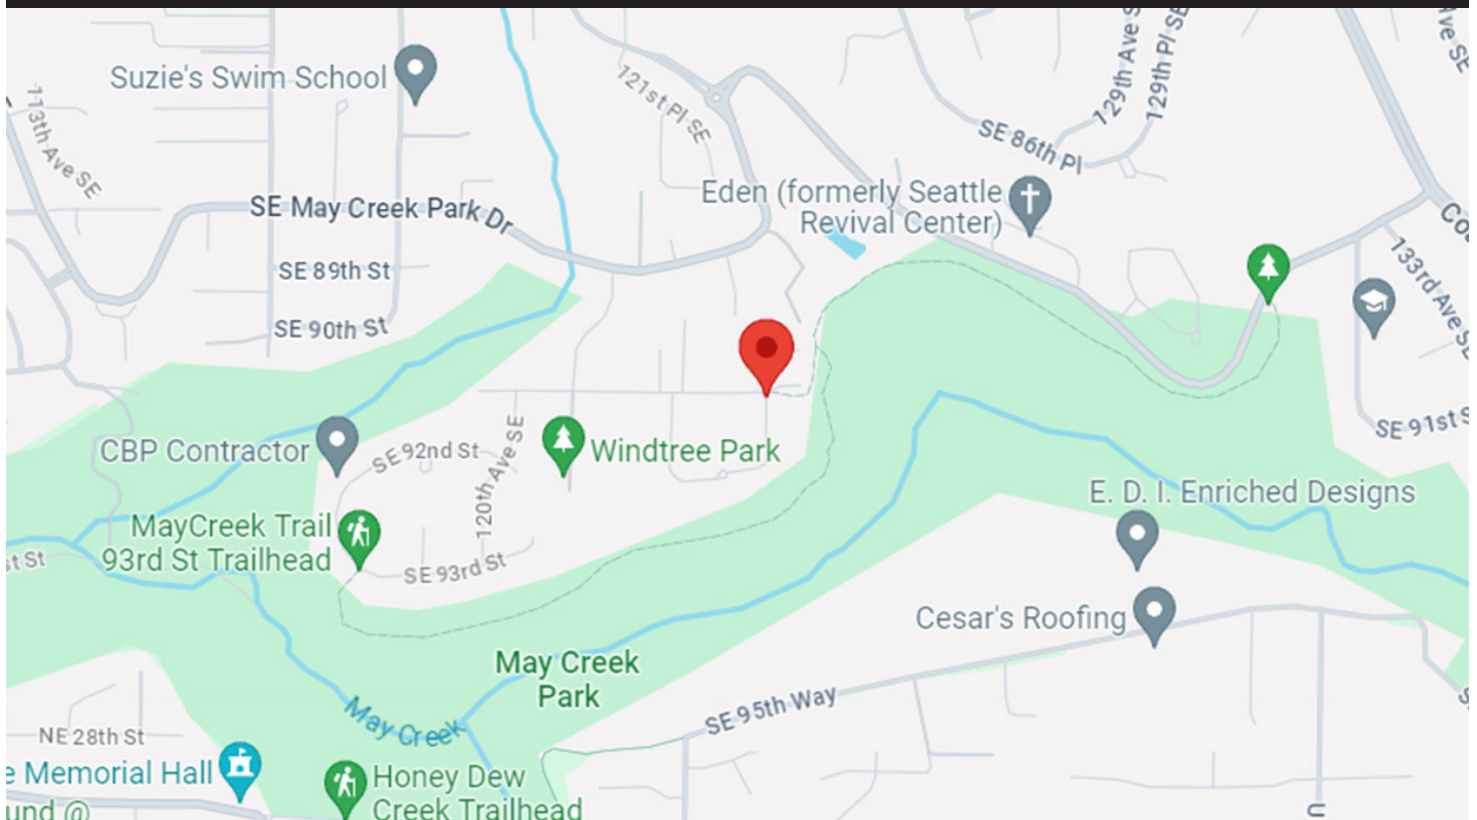

THE RESERVE AT WINDTREE

DIRECTIONS TO THE RESERVE AT WINDTREE

From 405 (Bellevue)

- From Downtown Bellevue head South on I-405.
- Take NE 44th Street exit.
- Turn left and head east as road winds up hill and turns into May Creek Park Drive. Turn right on 121st Ave SE.
- Turn left on SE 91st Street.
- Reserve at Windtree will be on your right.