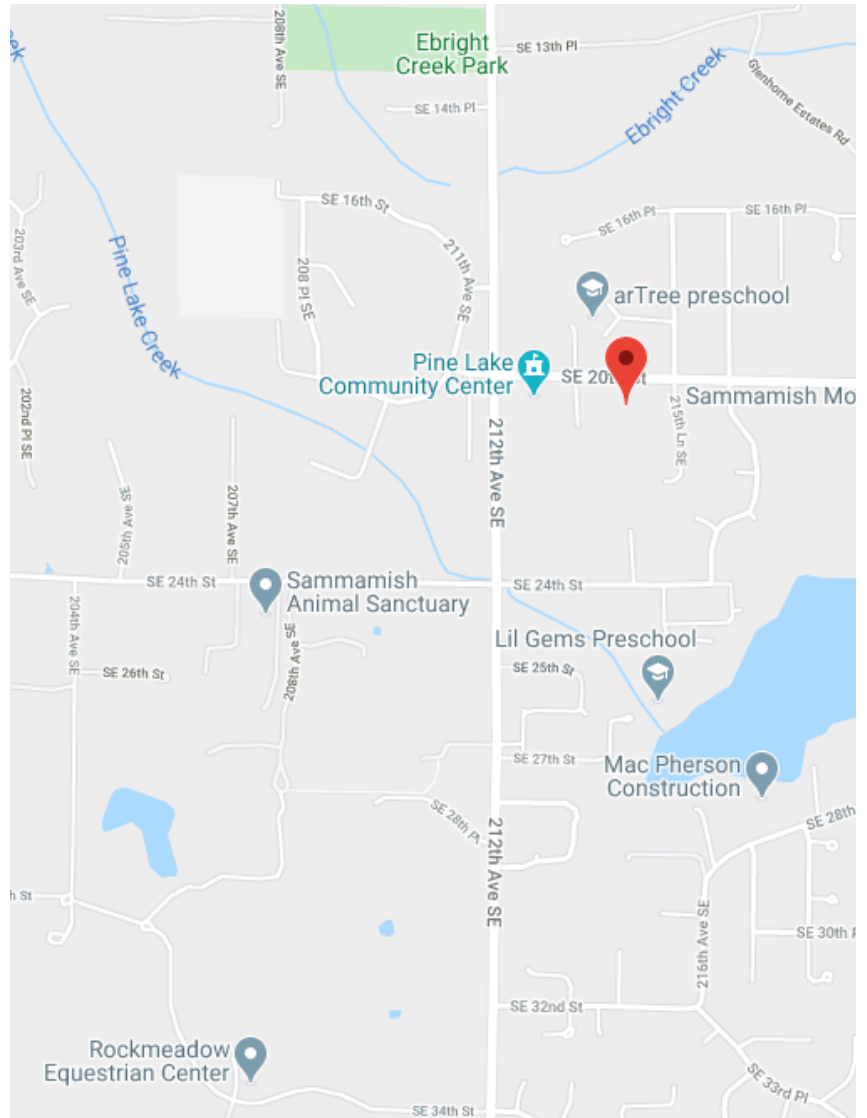

Taylor Lane

## Directions to Taylor Lane

**FROM 520:** Take the WA-202/Redmond Way exit then take a right onto East Lake Sammamish Pkwy NE. Proceed 4.3 mi south and turn Left at 212th Way NE. Proceed south on 212th Ave NE. Turn left at SE 20th St and proceed .15 miles to Taylor Lane on right.

**FROM I90:** Take Issaquah Front St exit 17, Left on Front street/East Lake Sammamish Parkway SE. Proceed 2.6 mi north on East Lake Sammamish Parkway SE, Turn right on 212th Way SE. Proceed north on 212th Ave SE. Right on SE 20th St. Proceed .15 miles to Taylor Lane on the right.

47.591445, -122.053457