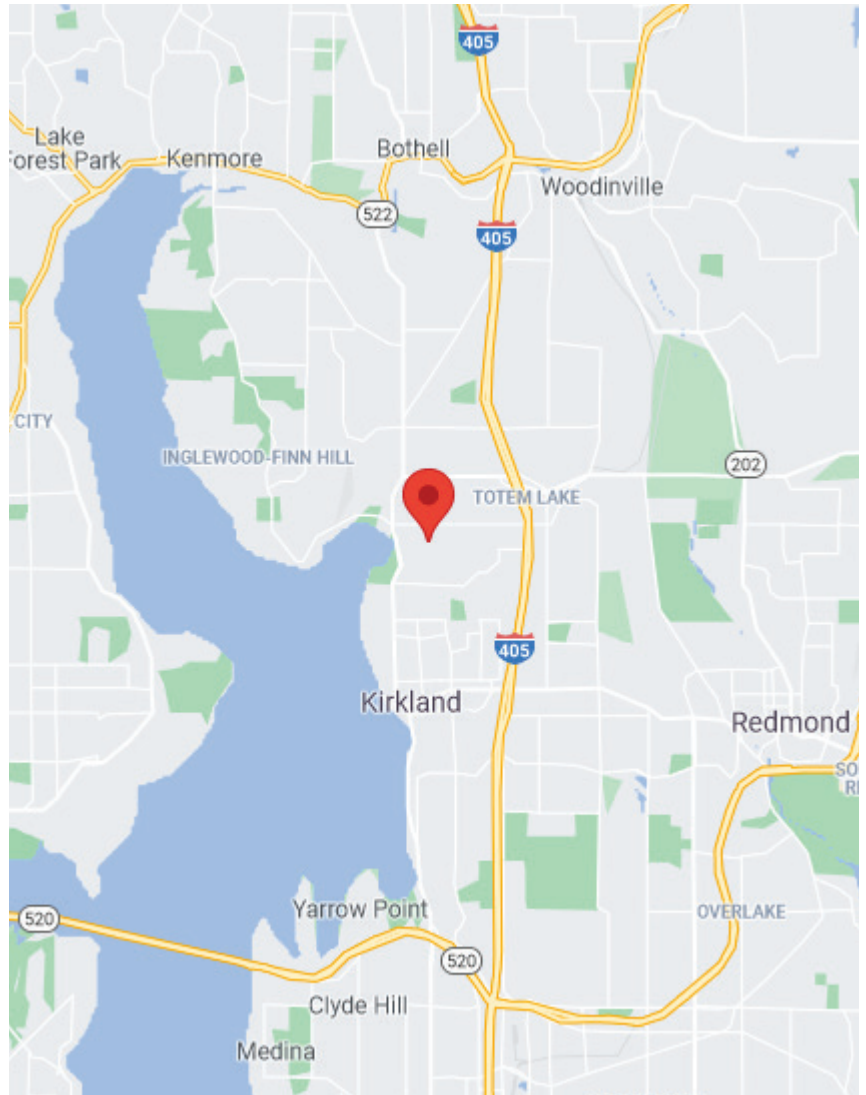

## Directions to NE 112th Street

Heading from Bellevue on I-405  
directions for (10418 NE 112th street )

- Going North on I -405 take the NE 116th st exit
- Head west to 108th ave NE
- Go south (take left) to NE 112th
- Turn right (heading east) drive 2 blocks
- Both Murray Franklyn New Homes will be on your right

47.70084, -122.20208