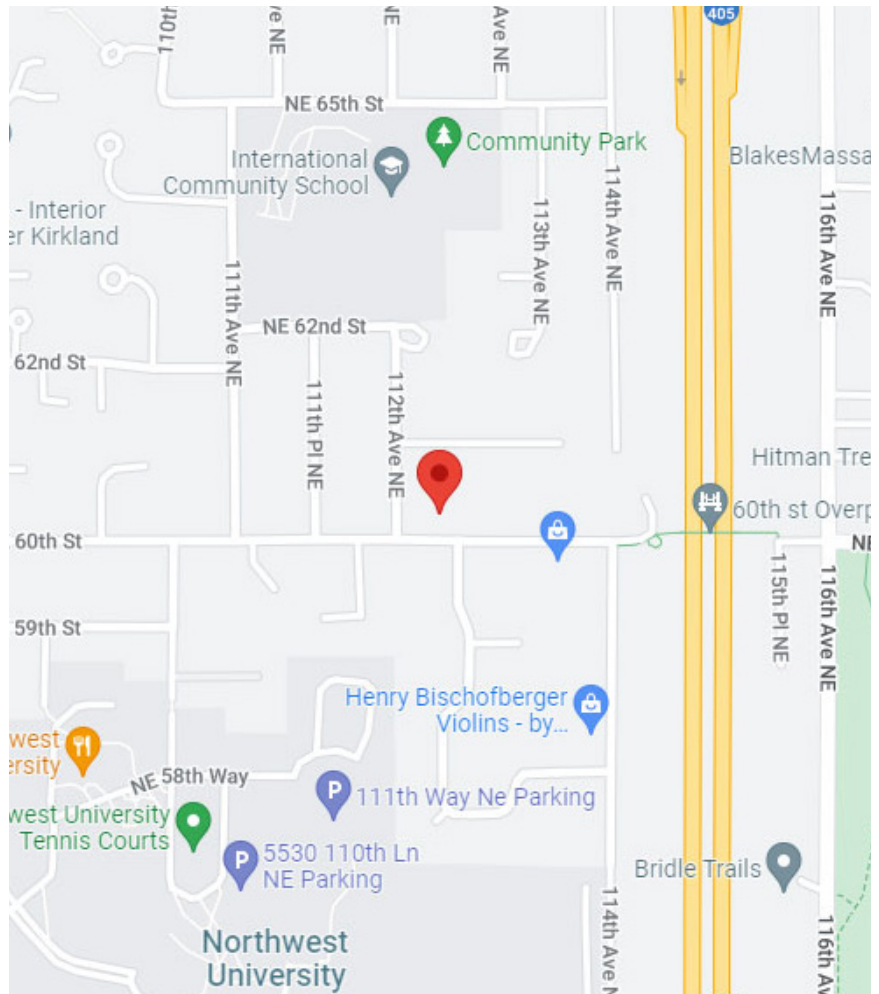

MURRAYFRANKLYN™

Directions to 17212 NE 36th ST.

From I-405.

- Take NE 70th Exit. Follow West, becomes NE 68th St.
- Turn Left on 108th Ave, then Left on NE 60th St.
- Home is on the Left.

From Seattle.

- Head East on 520.
- Take Lake Washington Blvd NE exit and turn Left onto Lake Washington Blvd.
- Take sharp right onto Northrup Way.
- Turn Left on 108th Ave NE.
- Turn Right on NE 60th St.
- Home is on the Left.

47.66159364128492, -122.19034036942273