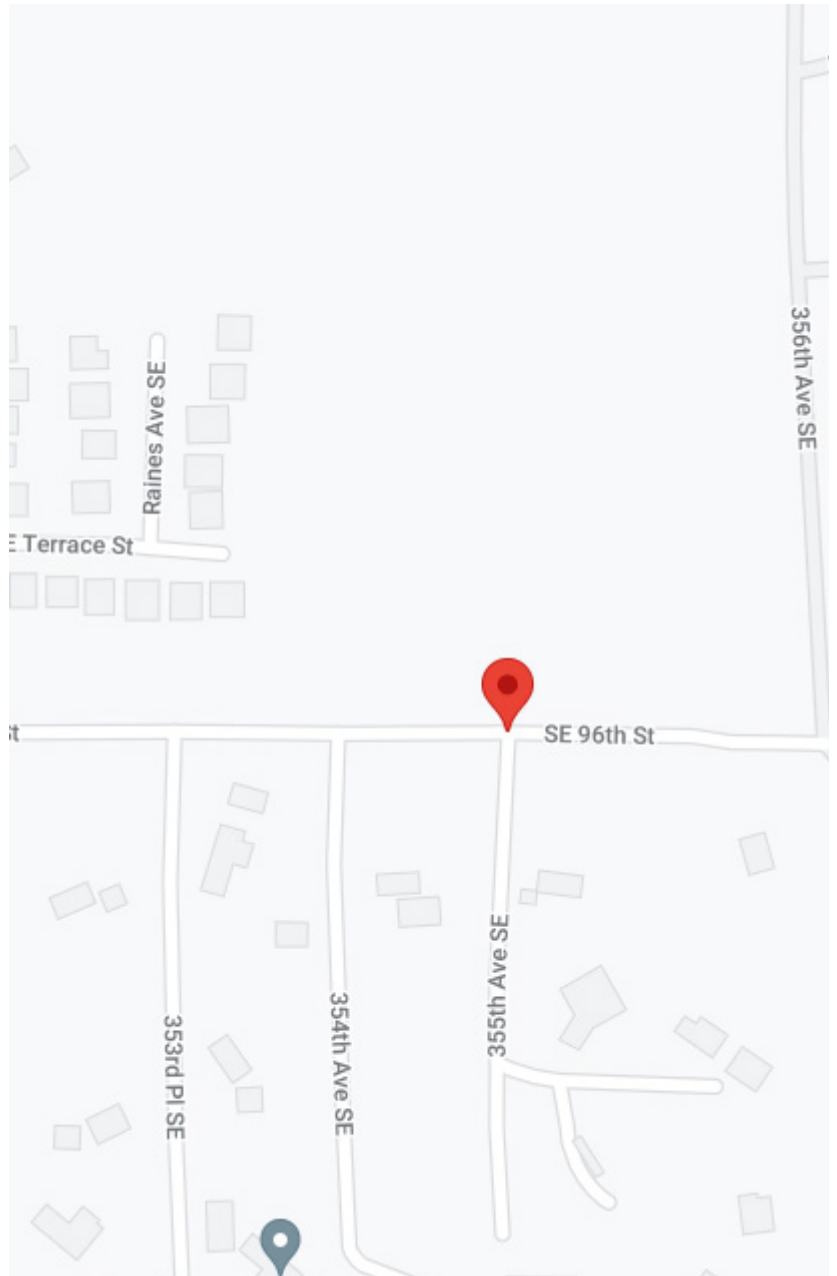

CASCADE — POINTE —

Directions to Cascade Pointe

From I-90 Freeway

- Take Exit 25 Snoqualmie Parkway north
- Then take right at SE 96th Street.
- Follow SE 96th Street and turn left by 355th Ave SE into the entrance of the Cascade Pointe neighborhood

47.514504, - 121.867309