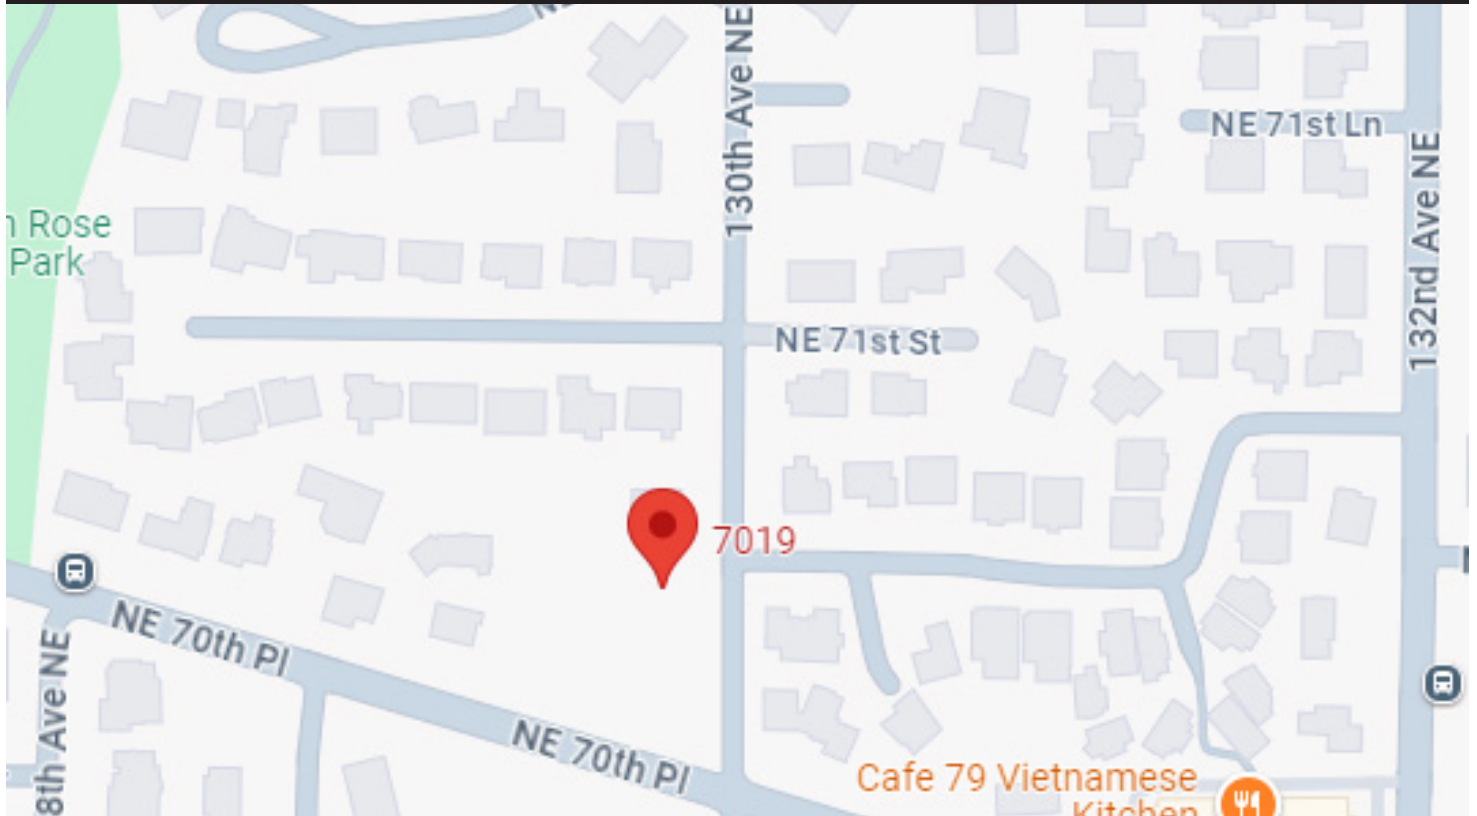

## DIRECTIONS TO CAMBRIDGE ESTATES

From Bellevue

- Follow I-405 N to 116th Ave NE in Kirkland.
- Take exit 17 from I-405
- Head west on NE 70th Pl
- Go north at 130th Ave NE
- Cambridge Estates will be immediately on your left