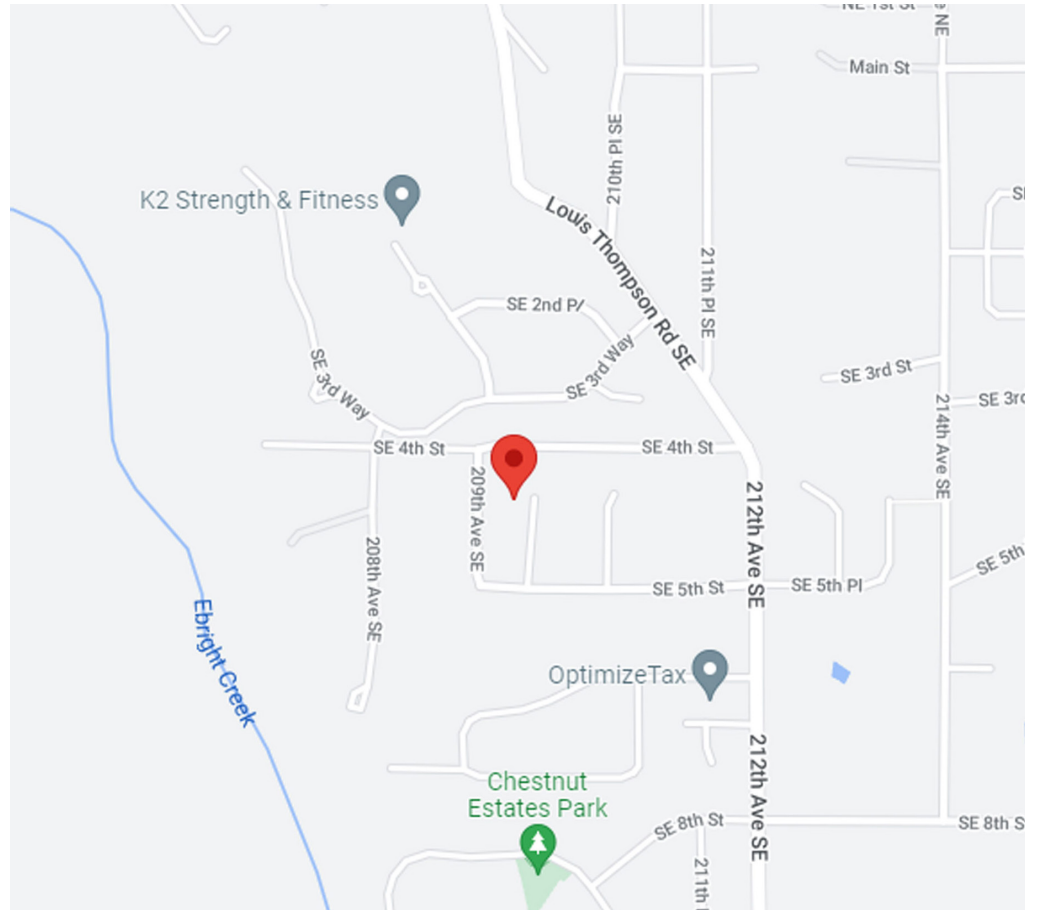

ARBORS *at Pine Lake*

Directions to Arbors at Pine Lake

From SR-520:

- Take the WA-202/Redmond Way exit. Keep right at the fork and merge onto WA-202 E/Redmond Way.
- Slight right onto E Lake Sammamish Pkwy NE. Keep left to stay on E Lake Sammamish Pkwy NE. Slight right to stay on E Lake Sammamish Pkwy NE.
- Turn left onto Louis Thompson Rd NE.
- Turn right onto SE 5th St.
- Turn right onto 209th Pl SE.

From I-90:

- Take I-90 E, exit 15 for WA-900 W/17th Ave NW. Use left 2 lanes to turn onto WA-900 E/17th Ave NW.
- Continue onto NW Sammamish Rd. Continue onto SE 56th St. Use left 2 lanes to turn left onto E Lake Sammamish Pkwy SE.
- At the traffic circle, continue straight to stay on E Lake Sammamish Pkwy SE.
- Turn right onto 212th Way SE.
- Turn left at SE 5th St.
- Turn right at 209th Pl SE.