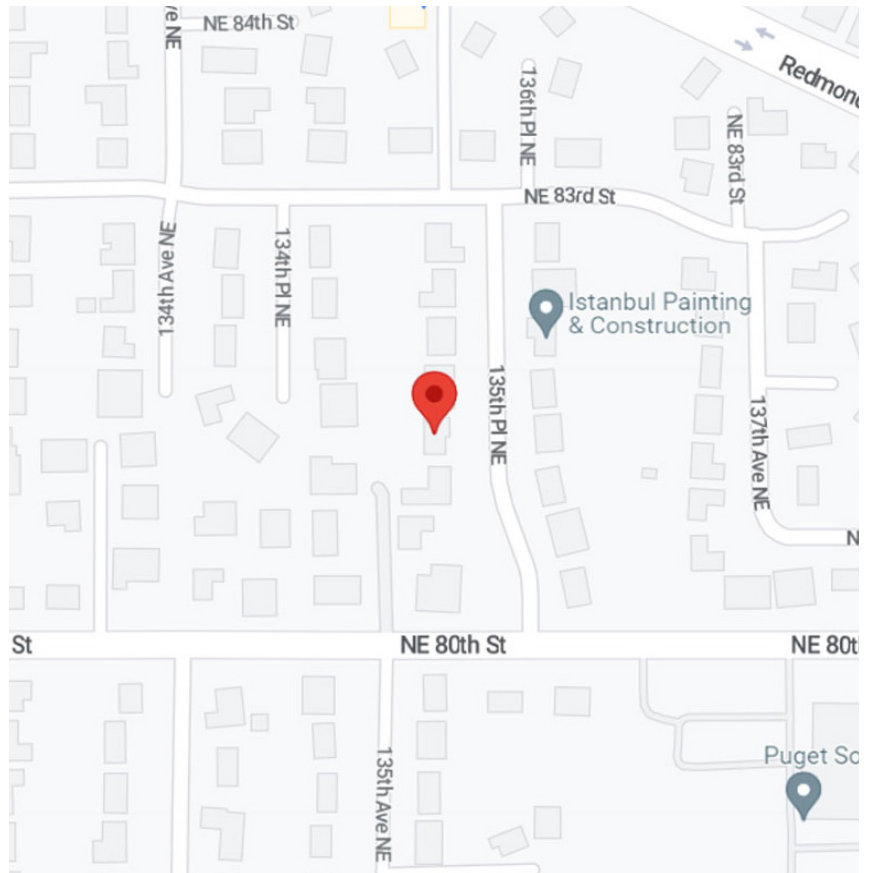

MURRAYFRANKLYN™

Directions to 8111 135th Place NE

From 405 (Kirkland/Bellevue):

- Follow I-405 to NE 85th St in Kirkland.
- Take Exit 18 from 1-405.
- Keep right, follow signs for WA-908 E/Redmond and merge onto NE 85th St
- Continue on NE 85th St
- Turn right onto 132nd Ave NE
- Turn left onto 135th Pl NE
- Home will be on the 5th Home on the Right.

From Redmond (Town Centre)

- Head northwest on Redmond Way toward Willows Rd NE
- Turn left onto 140th Ave NE.
- Turn right onto NE 80th St.
- Turn right onto 135th Pl NE.
- Home will be the 4th home on the Left.