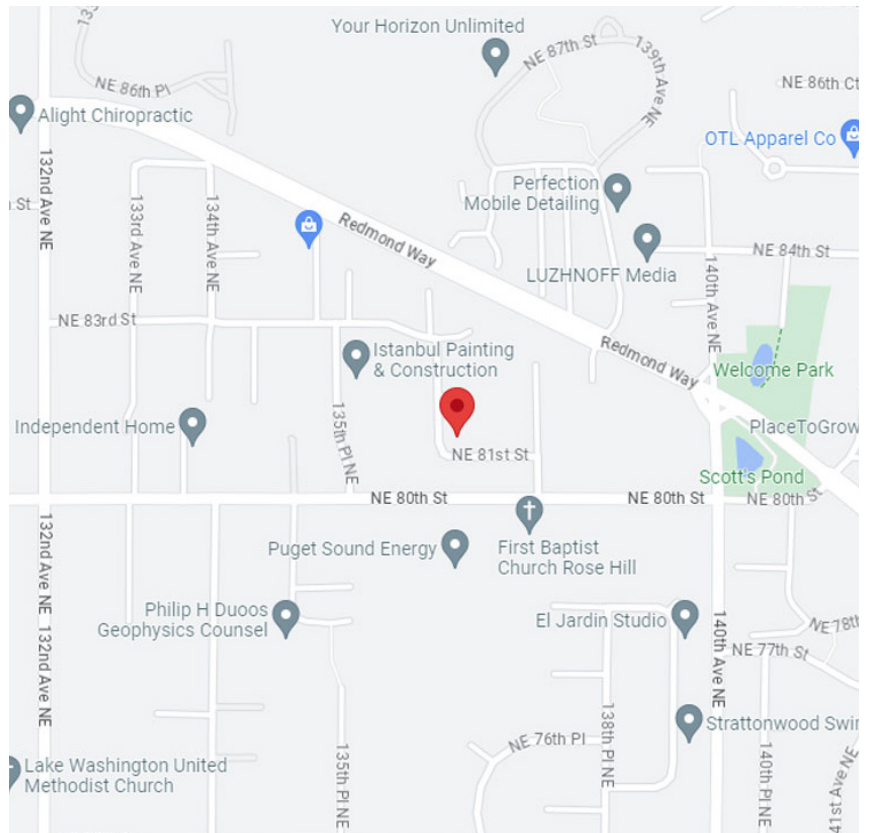

MURRAYFRANKLYN™

Directions to 8104 137th Avenue NE

From HWY 405

- Take Exit 18 for NE 85th St toward Kirkland.
- Keep Right, follow signs for WA-908 E/Redmond and merge onto NE 85th St.
- Turn Right onto 120th Ave NE
- Turn Left onto NE 80th St
- Turn Right onto 132nd Ave NE.
- Turn Left onto NE 83rd St.
- Turn Left onto 137th Ave NE
- Home will be last home on the Left on the corner of 137th and NE 81st St.

From Redmond Town Center

- Head northwest on Redmond Way toward Willows Rd NE.
- Turn left onto 140th Ave NE.
- Turn right onto NE 80th St.
- Turn Right onto 138th Ave NE.
- Turn Left onto NE 81st St.
- Home will be on the Righthand corner as 81st bends right and becomes 137th Ave NE.