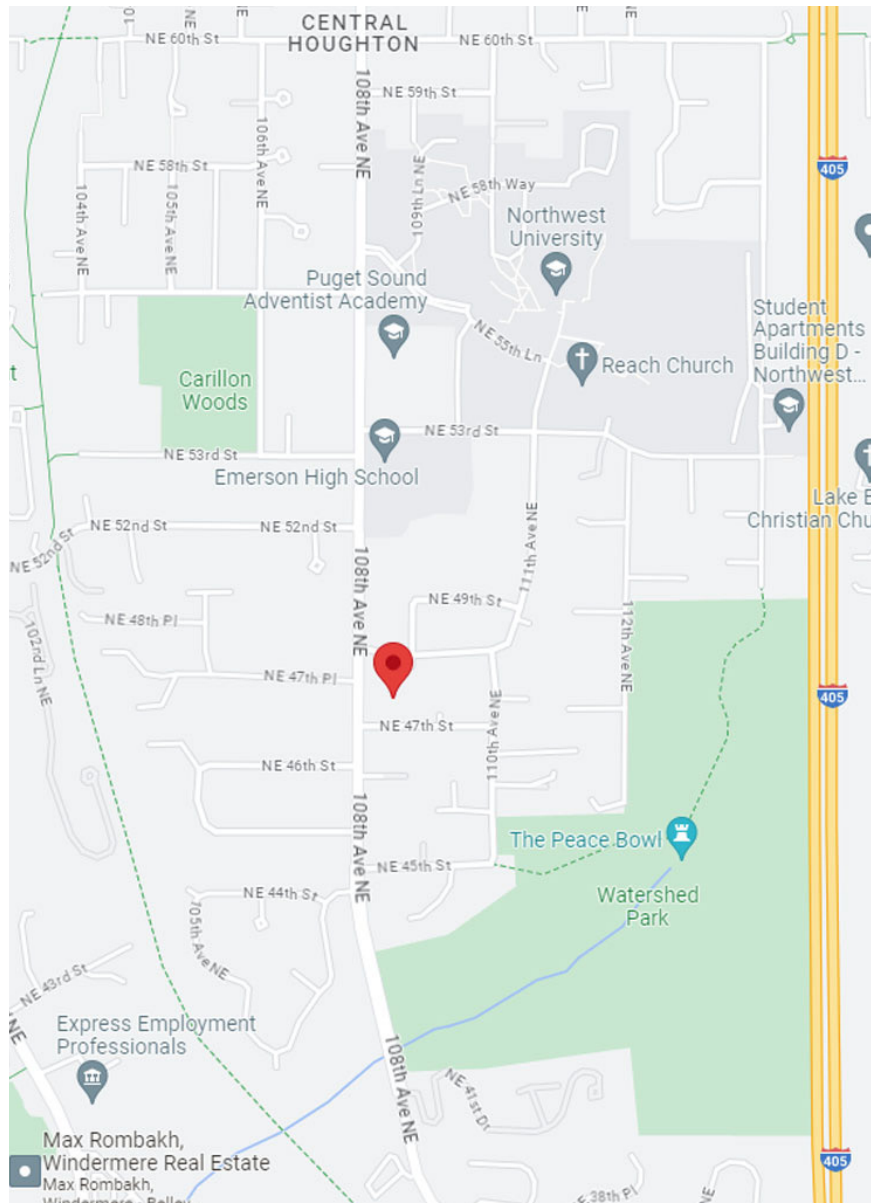

MURRAYFRANKLYN™

Directions to 7840 133rd Avenue

From I-405.

- Take Exit 18 from I-405.
- Keep right, follow signs for WA-908 E/Redmond and merge onto NE 85th St
- Continue on NE 85th St
- Turn right onto 132nd Ave NE
- Turn left onto NE 80th
- Turn right on to 133rd Ave NE
- Home will be on the left side of the street.

47.67472047171653, -122.16224658724398