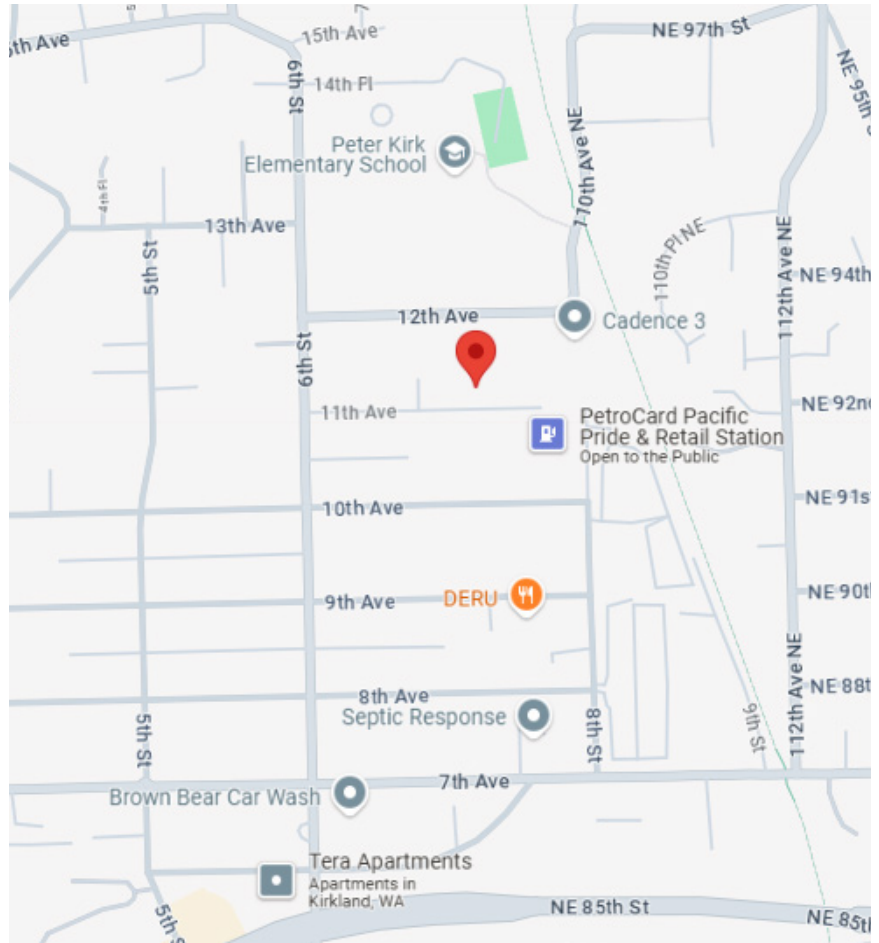

MURRAYFRANKLYN™

Directions to 648 11th Avenue

From I-405 (Kirkland & Bellevue):

- Take exit 18 for NE 85th St toward Kirkland.
- Follow NE 85th St and 6th St to 11th Ave
- Turn left onto NE 85th St
- Use the right lane to stay on NE 85th St
- Turn right onto 6th St
- Turn right onto 11th Ave
- Destination will be on your left.

From Redmond (Town Centre):

- Head north on Bear Creek Pkwy toward NE 74th St
- Turn left onto Redmond Way
- Continue onto NE 85th Street
- Turn right onto 6th St
- Turn right onto 11th Ave
- Destination will be on your left.

47.68436737304248, -122.19486743118584