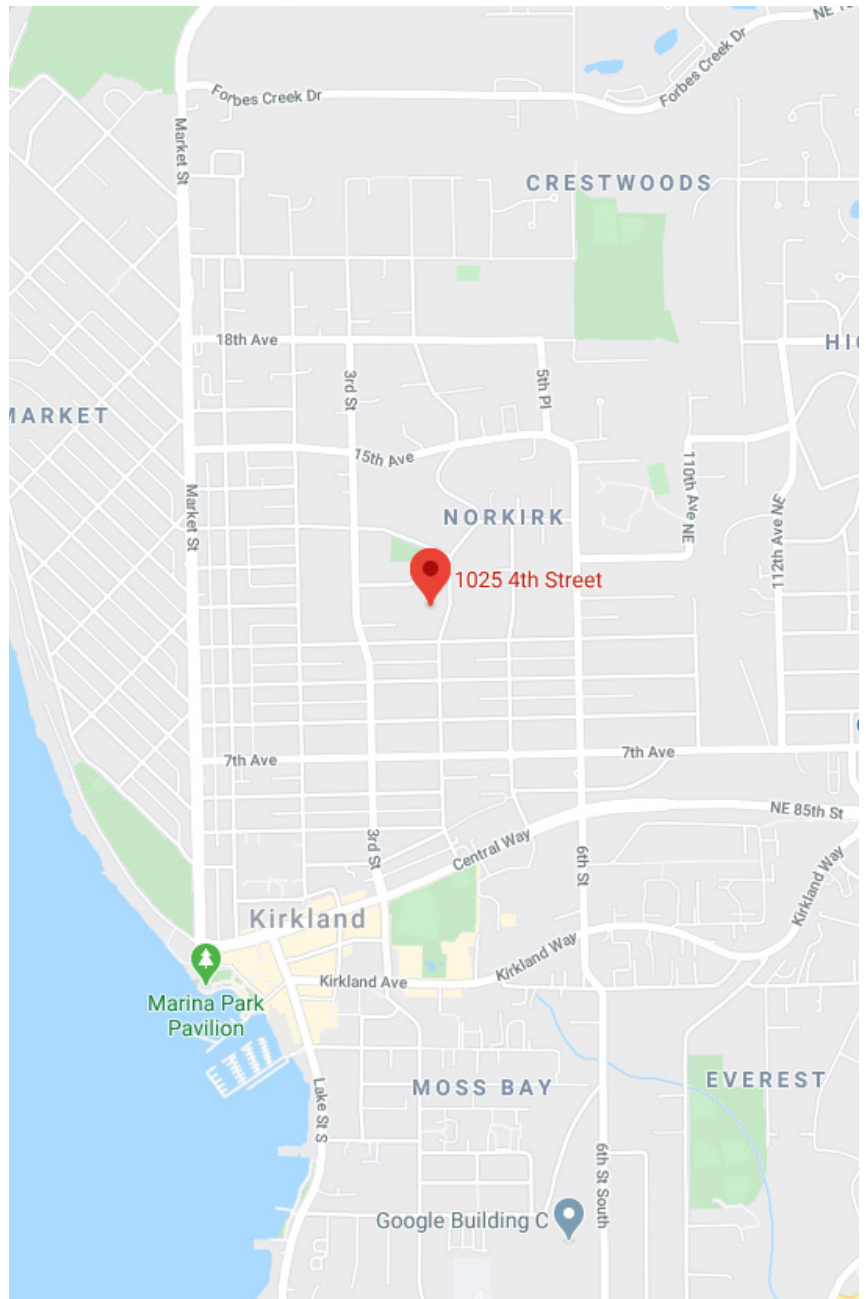

MURRAYFRANKLYN™

Directions to 4th Street

From Central Ave: head North onto 4th St to property on left just after you cross 10th Avenue.

47.558481, -122.019016