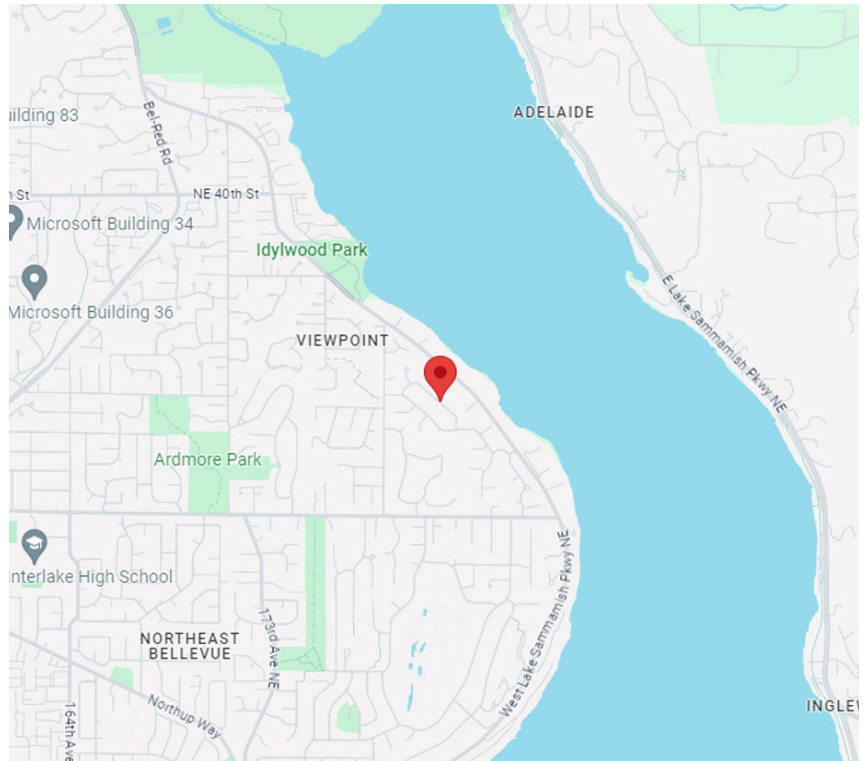

MURRAYFRANKLYN™

Directions to 18234 NE 31st Street From HWY 520

- Take NE 40th Street exit.
- Head East on NE 40th Street towards Lake Sammamish.
- Turn right on West Lake Sammamish Parkway.
- Turn right on 180th Ave and then left on NE 30th Street.
- Home is on the left.

From I-90

- Take West Lake Sammamish Parkway SE exit and head north towards Redmond.
- Travel along Lake Sammamish until a left on NE 27th Street and then immediate right on 186th Ave NE.
- Take right on 185th Ave NE which becomes NE 28th Street.
- Take another right on 183rd Ave which becomes NE 31st Street.
- Home is on the right.