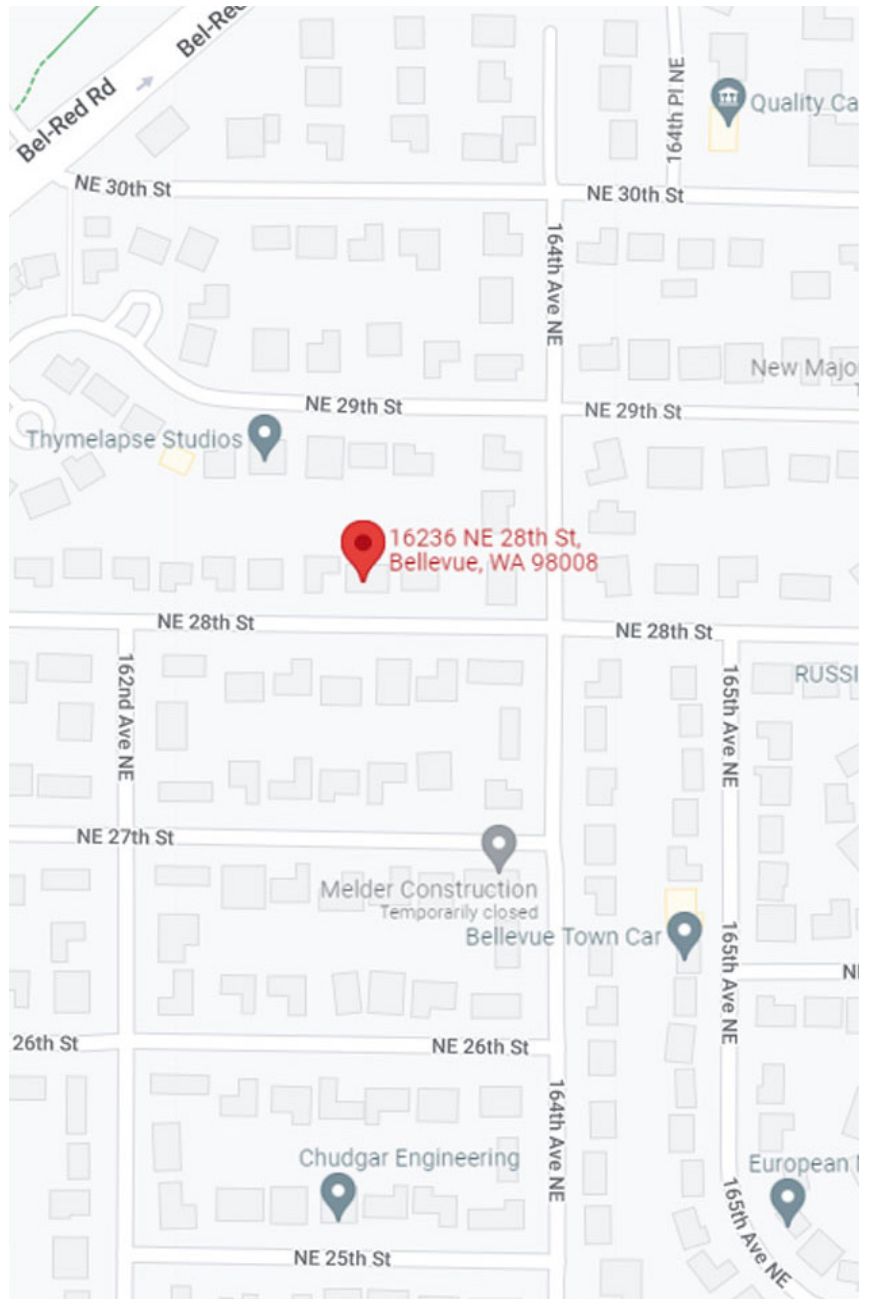

## Directions to 16236 NE 28TH STREET

From 405

- Take WA 520 East to 148th Ave NE
- Exit at 148th Ave NE South turning right onto 148th Ave NE.
- Turn Left at NE 24th Street.
- Turn Left at 164th Ave NE.
- Turn Left at NE 28th St.
- Home will be the third house on the right.