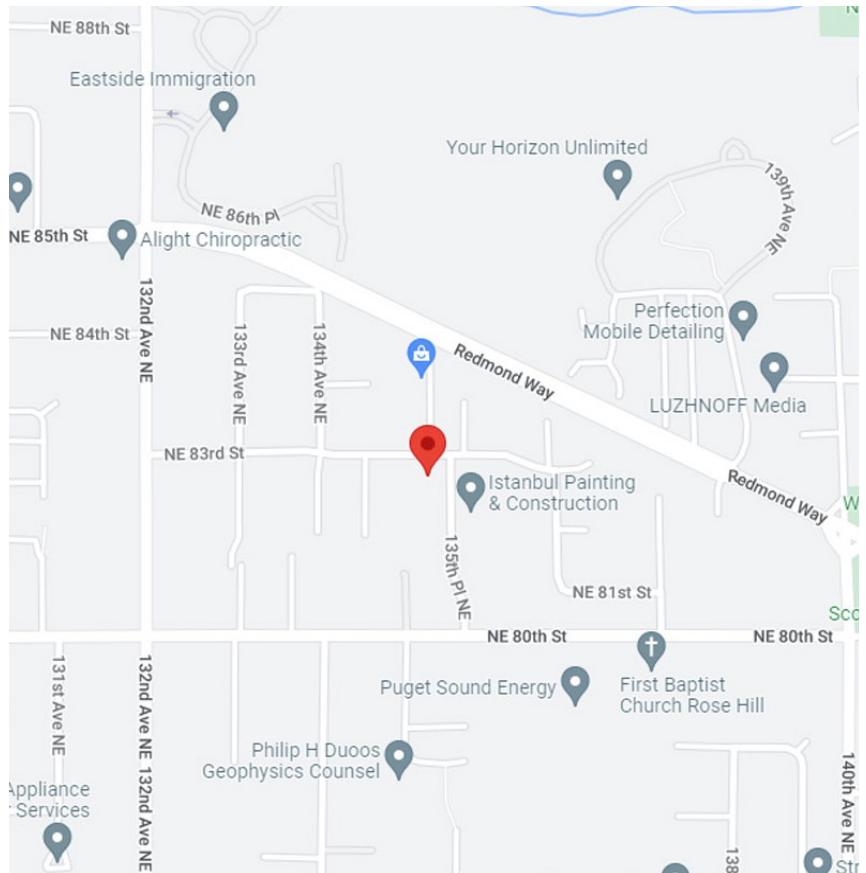

MURRAYFRANKLYN™

Directions to 8219 135th Place NE

From 405 (Kirkland & Bellevue):

- Take exit 18 for NE 85th St toward Kirkland.
- Keep right, follow signs for WA-908 E/Redmond and merge onto NE 85th St.
- Turn right onto 132nd Ave NE.
- Turn left onto NE 83rd St
- Turn right onto 135th PI NE
- Home is on the Northeast corner of NE 83rd and 135th PI NE.

From Redmond (Town Centre):

- Head northwest on Redmond Way toward Willows Rd NE.
- Turn left onto 140th Ave NE.
- Turn right onto NE 80th St.
- Turn right onto 135th PI NE.
- Home will be the last home on the left on the corner of 135th PI NE and NE 83rd St.