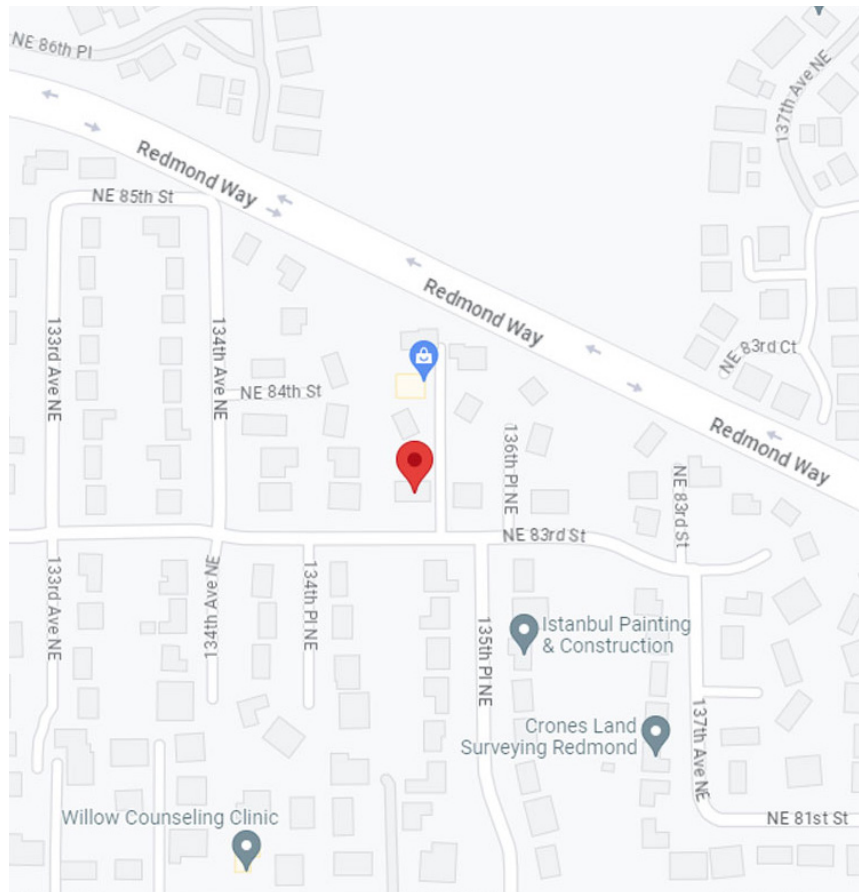

MURRAYFRANKLYN™

Directions to 13430 NE 83rd Street

From HWY 405

- o Take exit 18 for NE 85th St toward Kirkland.
- o Keep right, follow signs for WA-908 E/Redmond and merge onto NE 85th St.
- o Turn right onto 132nd Ave NE.
- o Turn left onto NE 83rd St
- o Follow NE 83rd St for 3 blocks.
- o Home will be on the Left just before 135th Pl NE.

From Redmond Town Center

- o Head northwest on Redmond Way toward Willows Rd NE.
- o Turn left onto 140th Ave NE.
- o Turn right onto NE 80th St.
- o Turn right onto 135th Pl NE.
- o Turn left on NE 83rd St.
- o Home will be on your immediate left.

47.67765223618536, -122.15967271410504