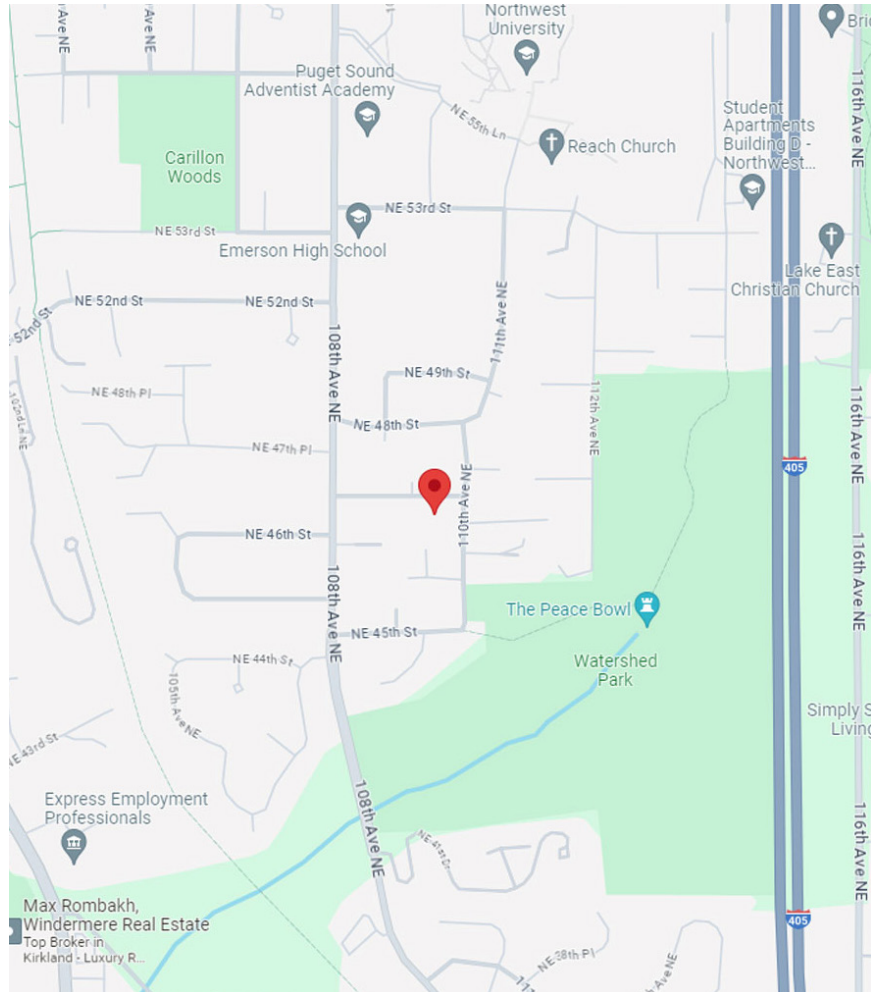

MURRAYFRANKLYN™

Directions to 10907 NE 47th ST.

From I-405.

- Take NE 70th Exit. Follow West, becomes NE 68th St.
- Turn Left on 108th Ave, then Left on NE 47th St.
- Home is on the right.

From Seattle.

- Head East on 520.
- Take Lake Washington Blvd NE exit and turn Left onto Lake Washington Blvd.
- Take sharp right onto Northrup Way.
- Turn Left on 108th Ave NE.
- Turn Right on NE 47th St.
- Home is on the right

47.65173821714056, -122.19419930333264