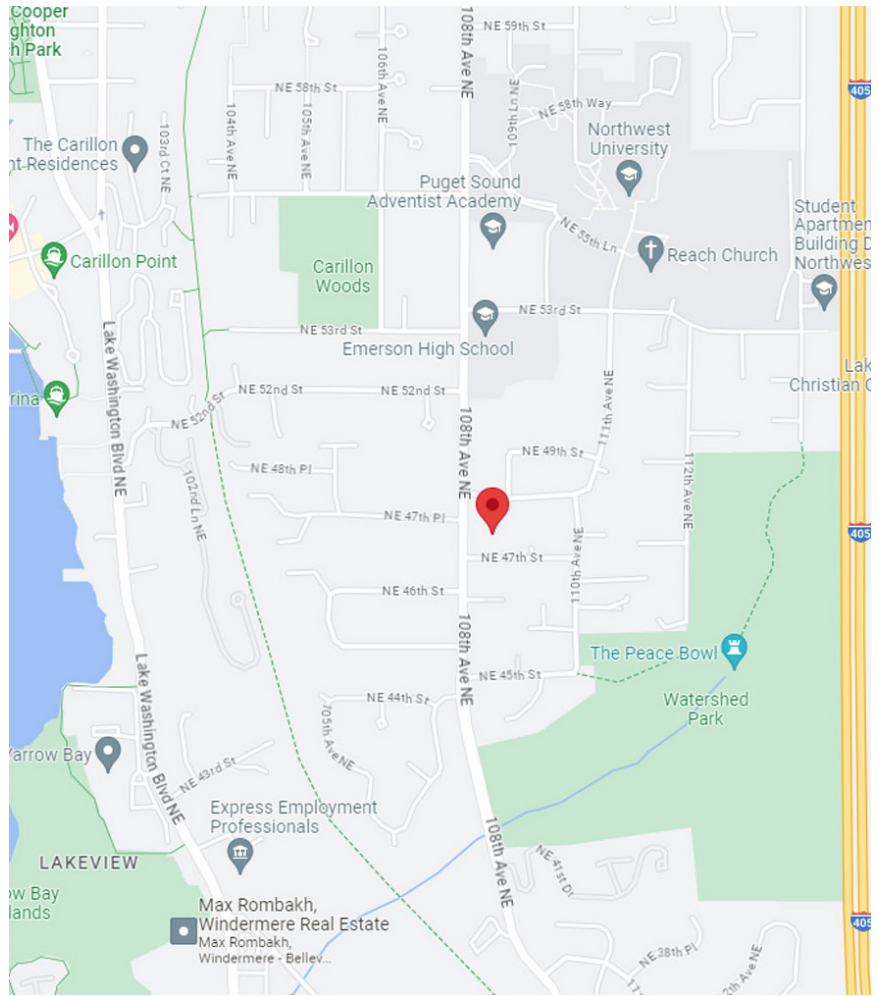

MURRAYFRANKLYN™

Directions to 10810 NE 47th ST.

From I-405.

- Take NE 70th Exit. Follow West, becomes NE 68th St.
- Turn Left on 108th Ave, then Left on NE 47th St.
- Home is on the Left.

From Seattle.

- Head East on 520.
- Take Lake Washington Blvd NE exit and turn Left onto Lake Washington Blvd.
- Take sharp right onto Northrup Way.
- Turn Left on 108th Ave NE.
- Turn Right on NE 47th St.
- Home is on the Left.

47.65230967079357, -122.1955753898393