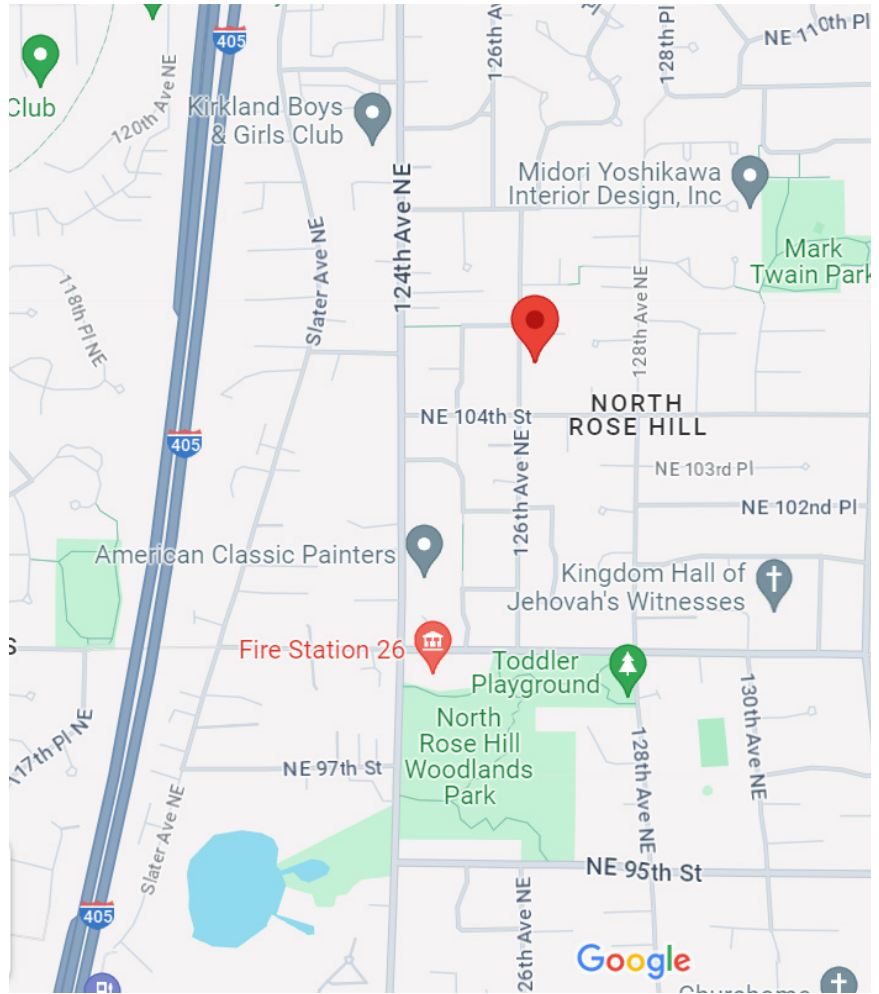

MURRAYFRANKLYN™

Directions to 10428 126th Avenue

From I-405.

- Follow I-405 N to NE 85th St in Kirkland.
- Take exit 18 from I-405 N
- Take 124th Ave NE to 126th Ave NE
- Turn Left onto 126th Ave NE
- Destination will be on your right.

From Seattle.

- Head East on 520.
- Take WA-520 E and I-405 N to NE 85th St in Kirkland.
- Take exit 18 from I-405 N.
- Take 124th Ave NE to 126th Ave NE
- Turn Left onto 126th Ave NE
- Destination will be on your right.

47.69847, -122.17366