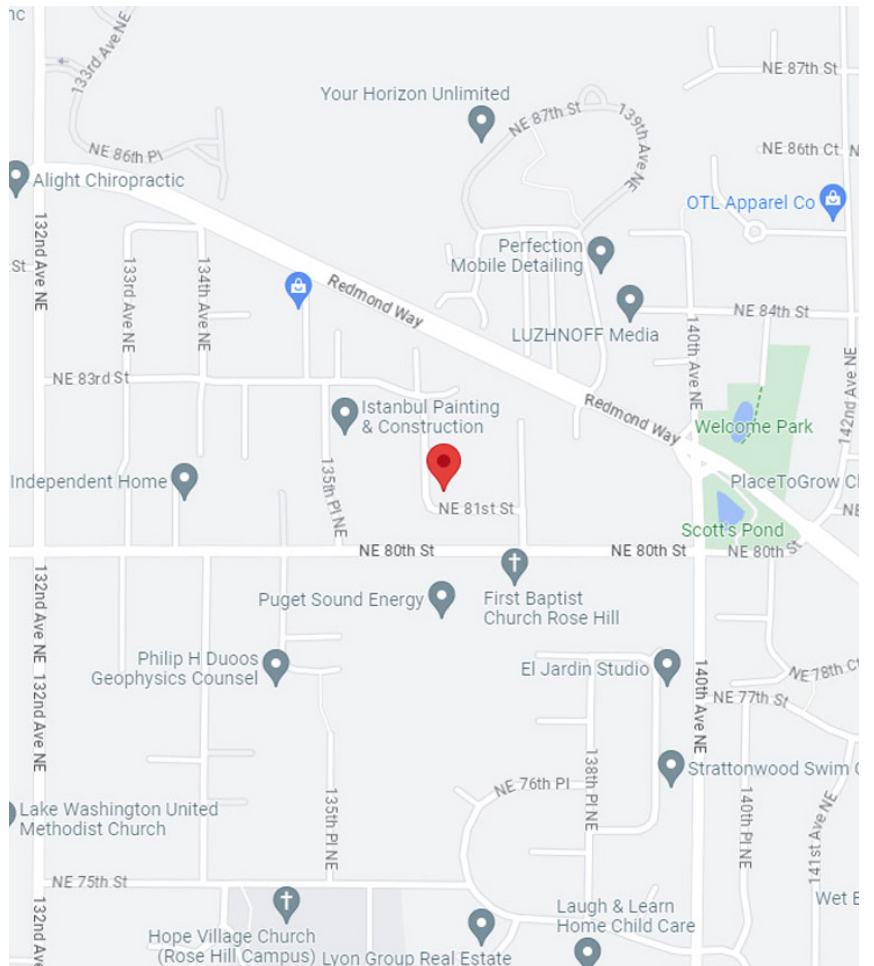

MURRAYFRANKLYN™

Directions to 10421 129th Ave NE

From 405 (Kirkland & Bellevue):

- Take Exit 20A for NE 116th St in Kirkland.
- Keep Right at fork, follow signs for Lake Washington Institute of Tech and merge onto NE 116th St.
- Turn right onto 124th Ave NE
- Turn Left onto NE 104th St
- Turn Left onto NE 129th Ave N
- Home will be the second driveway on the Left.

From Redmond (Town Centre):

- Head northwest on Redmond Way toward Willows Rd NE.
- Turn left onto 132nd Ave NE.
- Turn right onto NE 104th St.
- Turn right onto 129th Ave NE.
- Home will be the second driveway on the left.