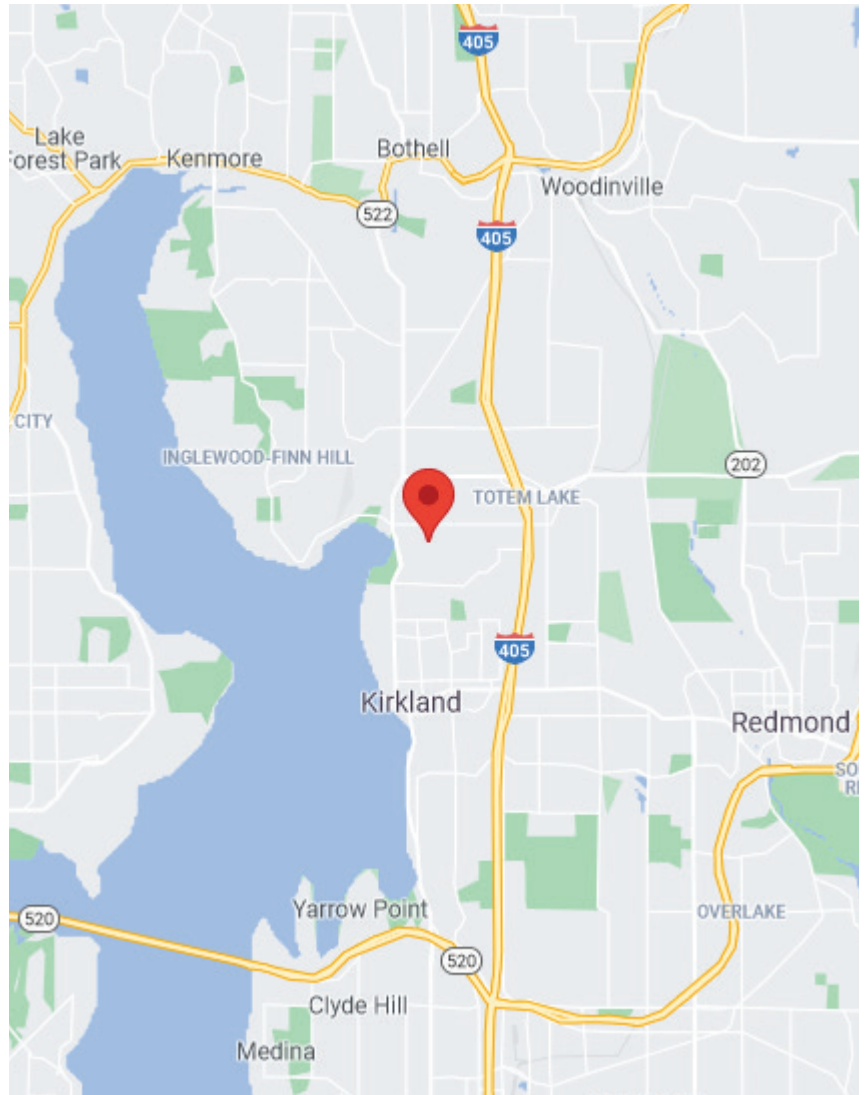

## Directions to NE 112th Street

Heading from Bellevue on I-405  
directions for (10420 NE 112th street )

- Going North on I -405 take the NE 116th st exit
- Head west to 108th ave NE
- Go south (take left) to NE 112th
- Turn right (heading east) drive 2 blocks
- Both Murray Franklyn New Homes will be on your right

47.70067, -122.20166