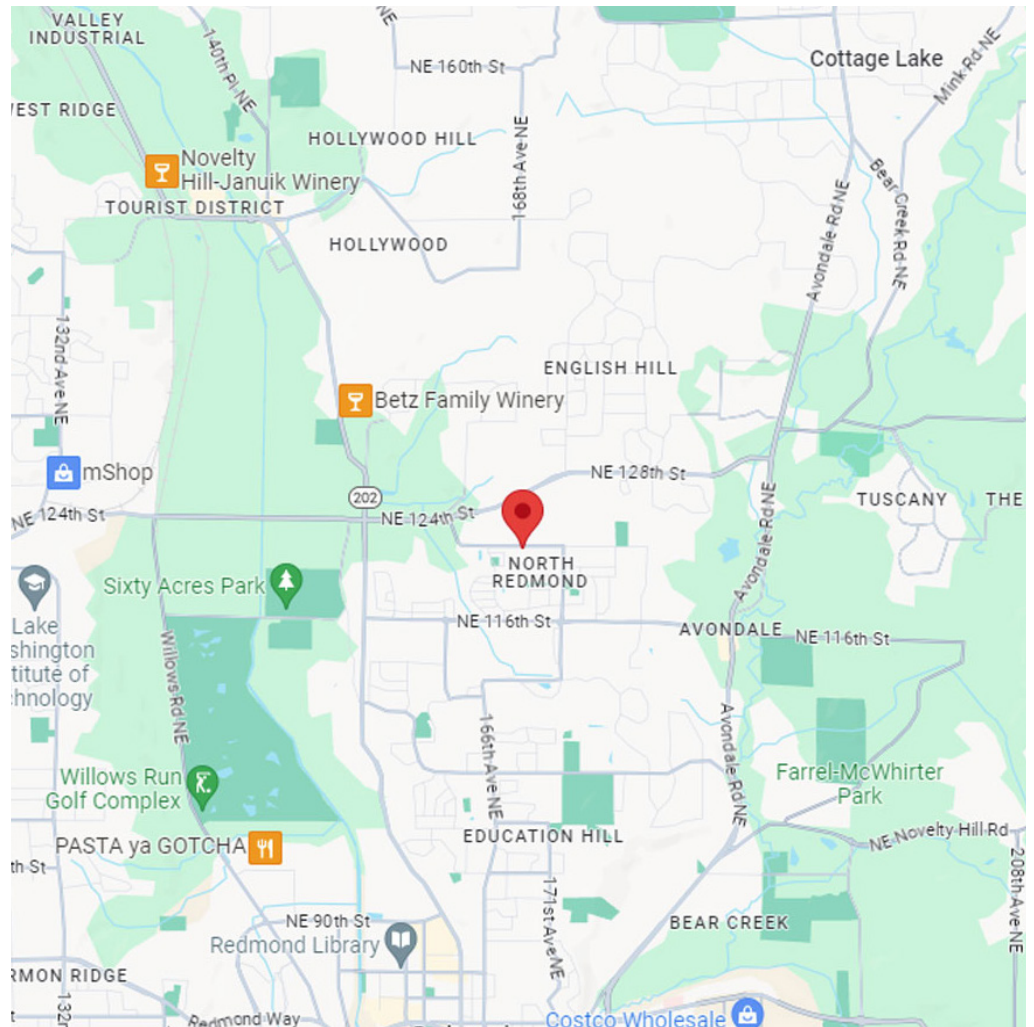

# WEXFORD LANE

## Directions to Wexford Lane

### From Redmond:

- Head north on 164th Ave NE. At the traffic circle, continue straight to stay on 164th Ave NE.
- Continue onto Redmond-Woodinville Road NE. Turn right onto NE 116th St.
- At the traffic circle, continue straight to stay on NE 116th St.
- Turn Left on 172nd Ave NE.
- Turn Left on NE 122nd St. Wexford Lane is on the Left.

### From Bellevue:

- Take 1405 N to WA 520 East. Continue onto Avondale Rd in Redmond.
- Follow to NE 116th. Left on NE 116th to 172nd Ave NE.
- At the traffic circle, continue straight to stay on E Lake Sammamish Pkwy SE.
- Right at traffic circle to NE 122nd.
- Left on NE 122nd to Wexford Lane.