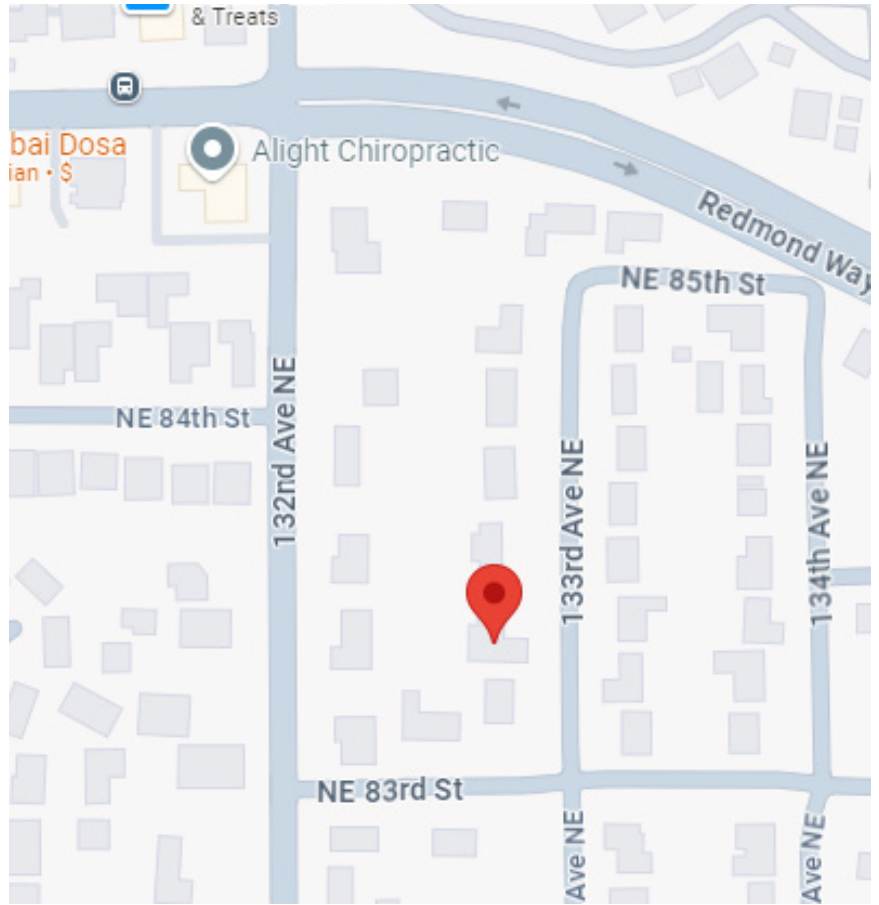

MURRAYFRANKLYN™

Directions to 8317 133rd Avenue

From I-405 (Kirkland & Bellevue):

- Take exit 18 for NE 85th St toward Kirkland.
- Keep right, follow signs for WA-908 E/Redmond and merge onto NE 85th St.
- Turn right onto 132nd Ave NE.
- Turn left onto NE 83rd St
- Turn left on 133rd Ave NE.
- Home will be on the left.

From Redmond (Town Centre):

- Head northwest on Redmond Way toward Willows Rd NE.
- Turn left onto 132nd Ave NE
- Turn left onto 132nd Ave NE
- Turn left onto NE 83rd St
- Turn left onto 133rd Ave NE.
- Home will be on the left.

47.67786, -122.16291